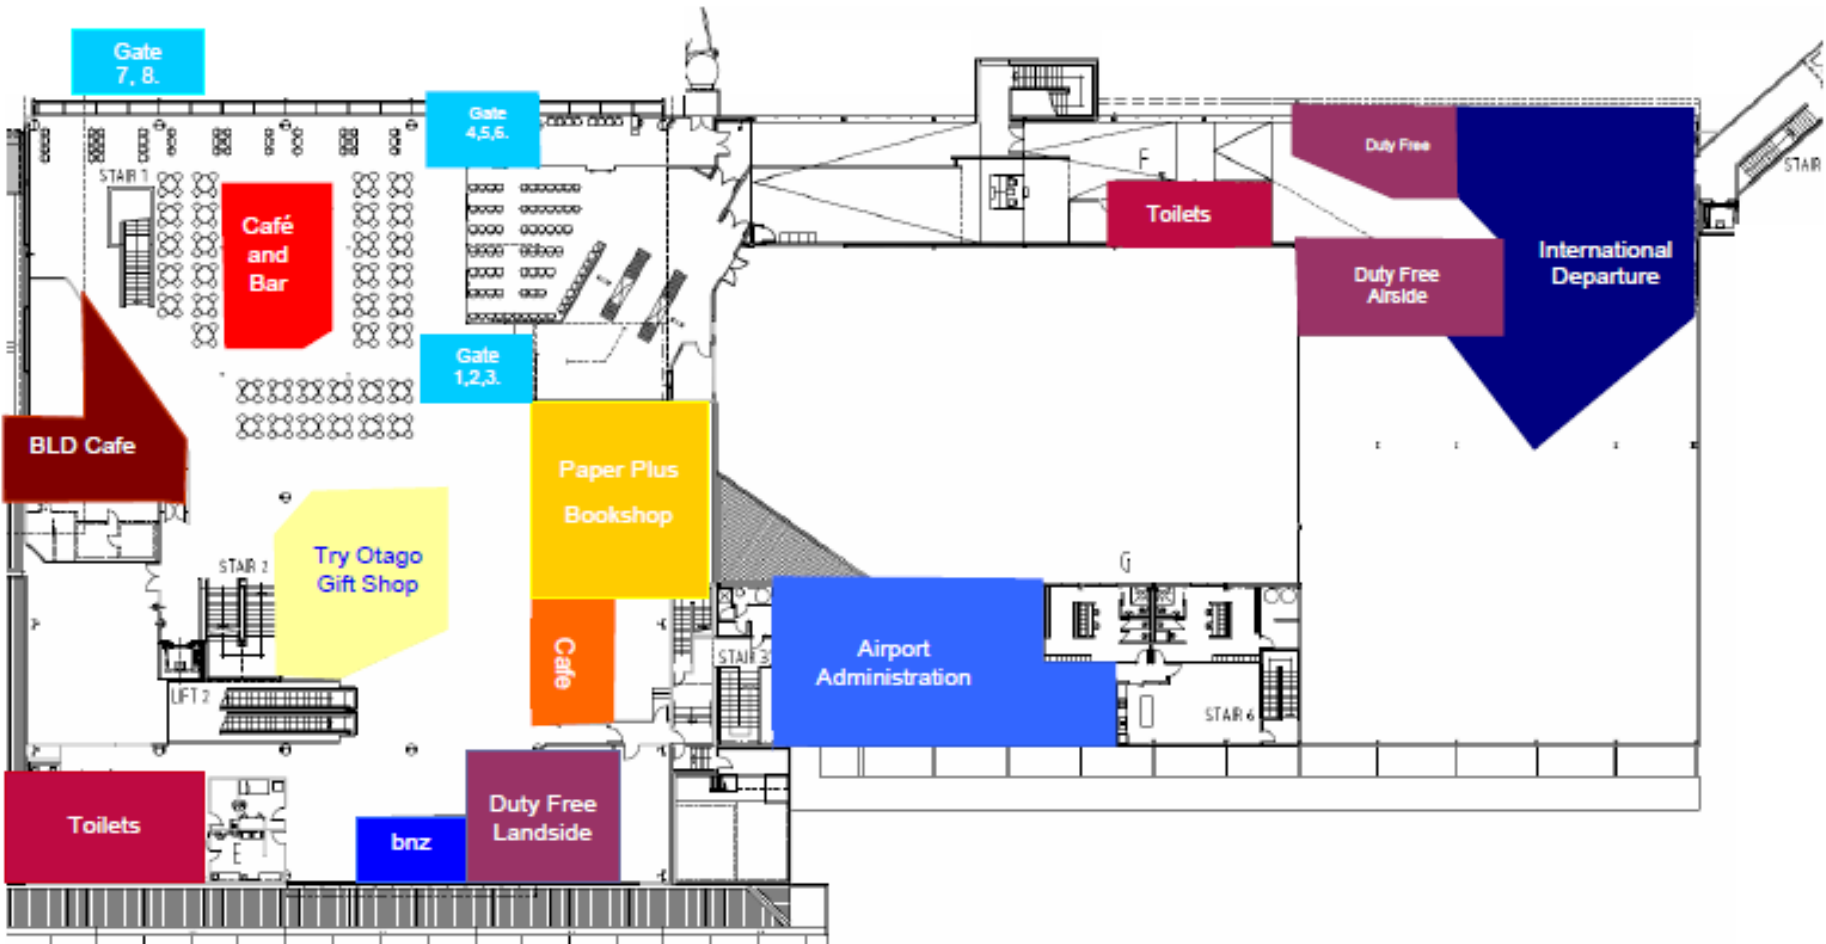

Ground Level

Taxi and Shuttle Pick up area

Rental Car Parking

Rental Car Parking

Domestic and Long Term Car Parking

Level 1

Level 2

Dunedin Airport Conference Centre

Rooms	Capacity
1 = Maungatua	80 – 100
2 = Waitaha	8
3 = Flagstaff *	12

**Executive Style Boardroom*