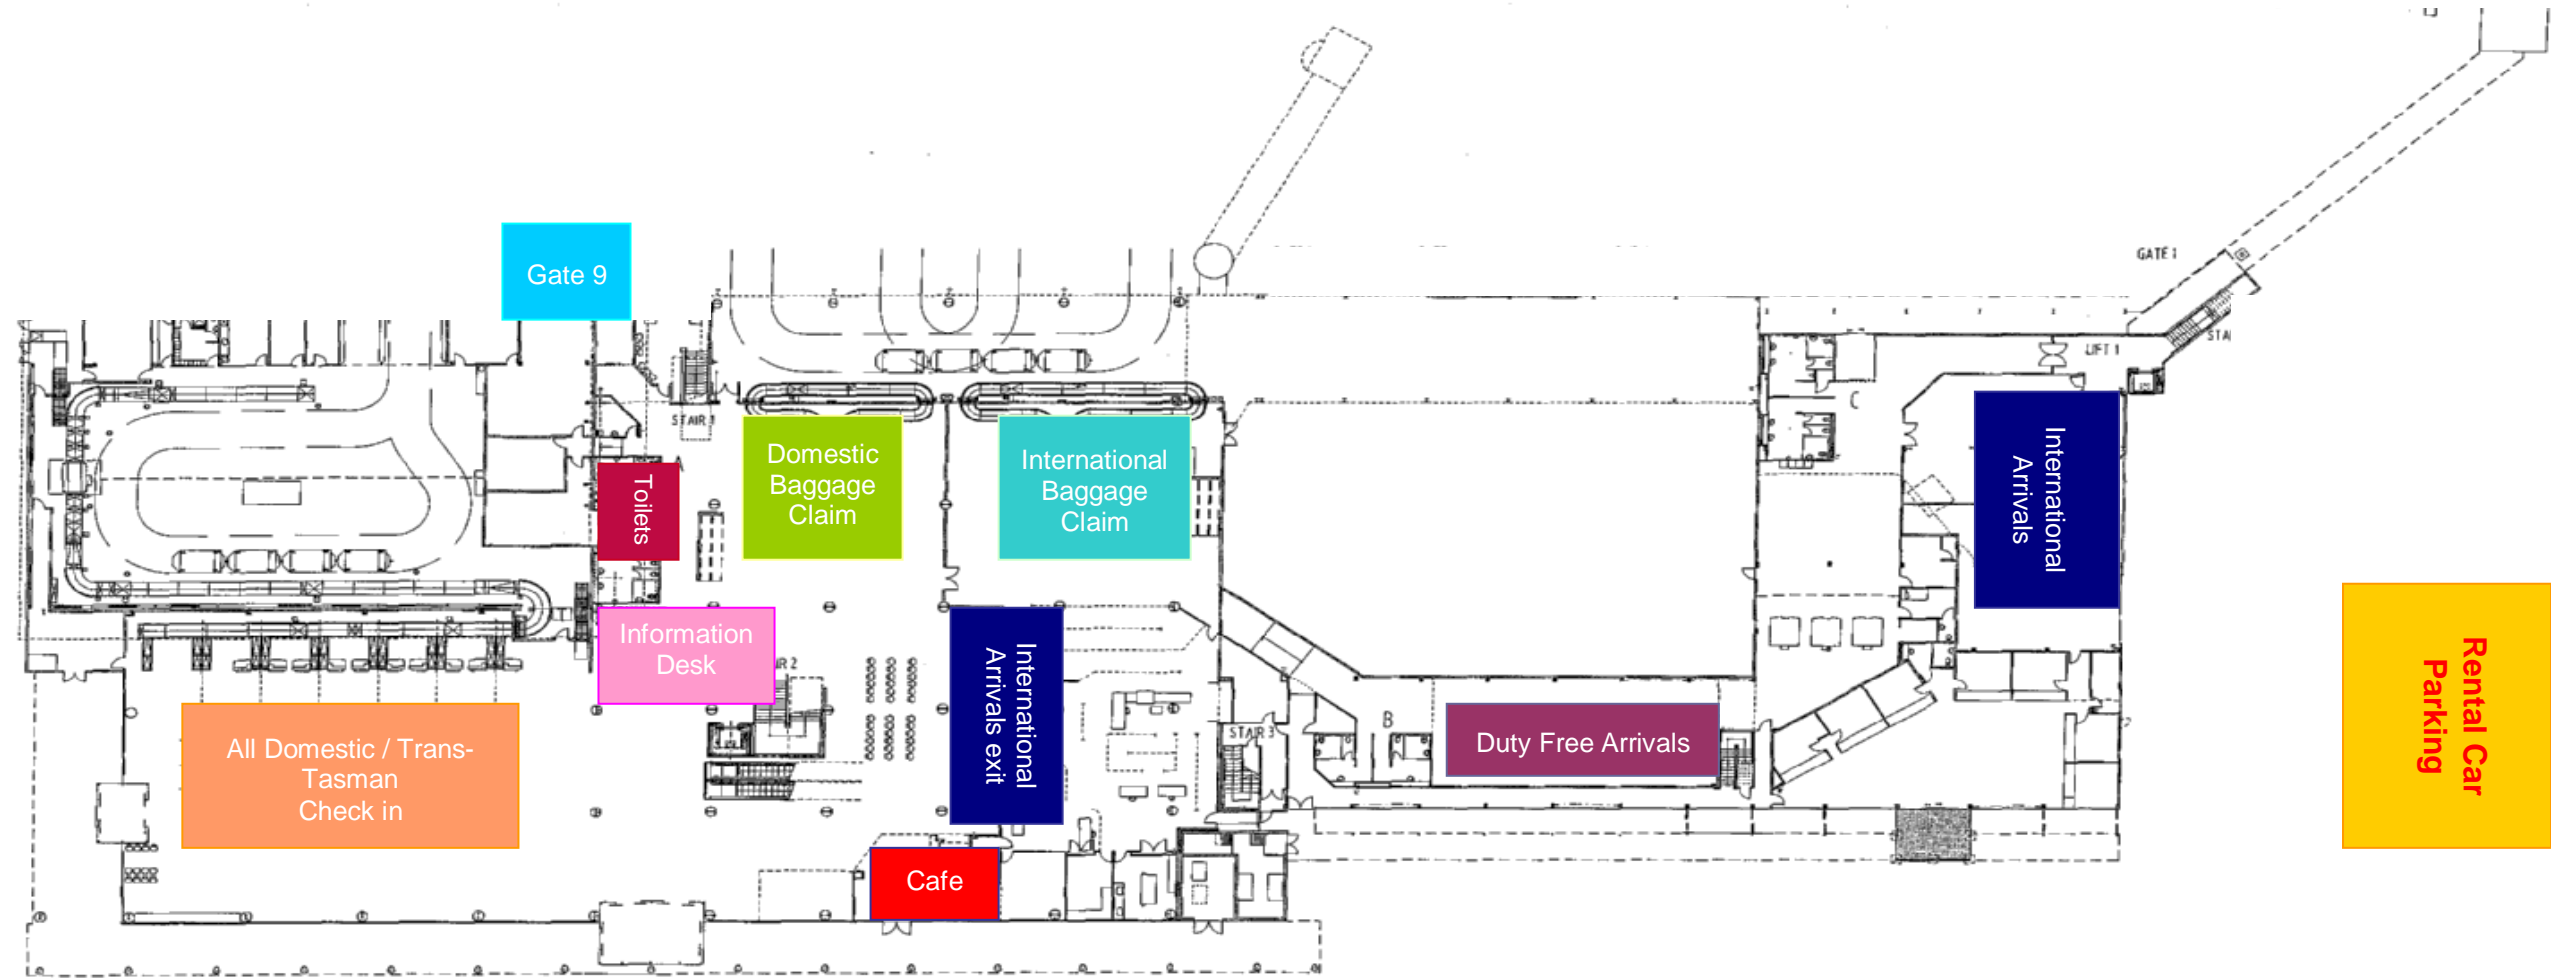

Ground Level

Taxi and Shuttle Pick up area

Rental Car Parking

Rental Car Parking

Domestic and Long Term Car Parking

Level 1

Level 2

Dunedin Airport Conference Centre

Rooms	Capacity
1 = Maungatua	80 – 100
2 = Waitaha	8
3 = Flagstaff *	12

**Executive Style Boardroom*