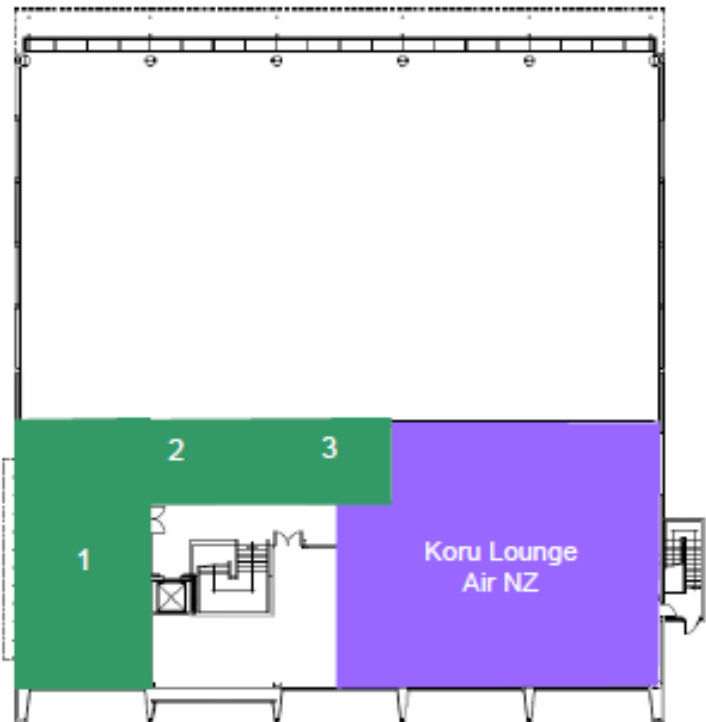

Ground Level

Taxi and Shuttle Pick up area

Rental Car Parking

Rental Car Parking

Domestic and Long Term Car Parking

Level 1

Level 2

Dunedin Airport Conference Centre		
Rooms	Capacity	
1 = Maungatua	80 – 100	
2 = Waitaha	8	
3 = Flagstaff *	12	

**Executive Style Boardroom*