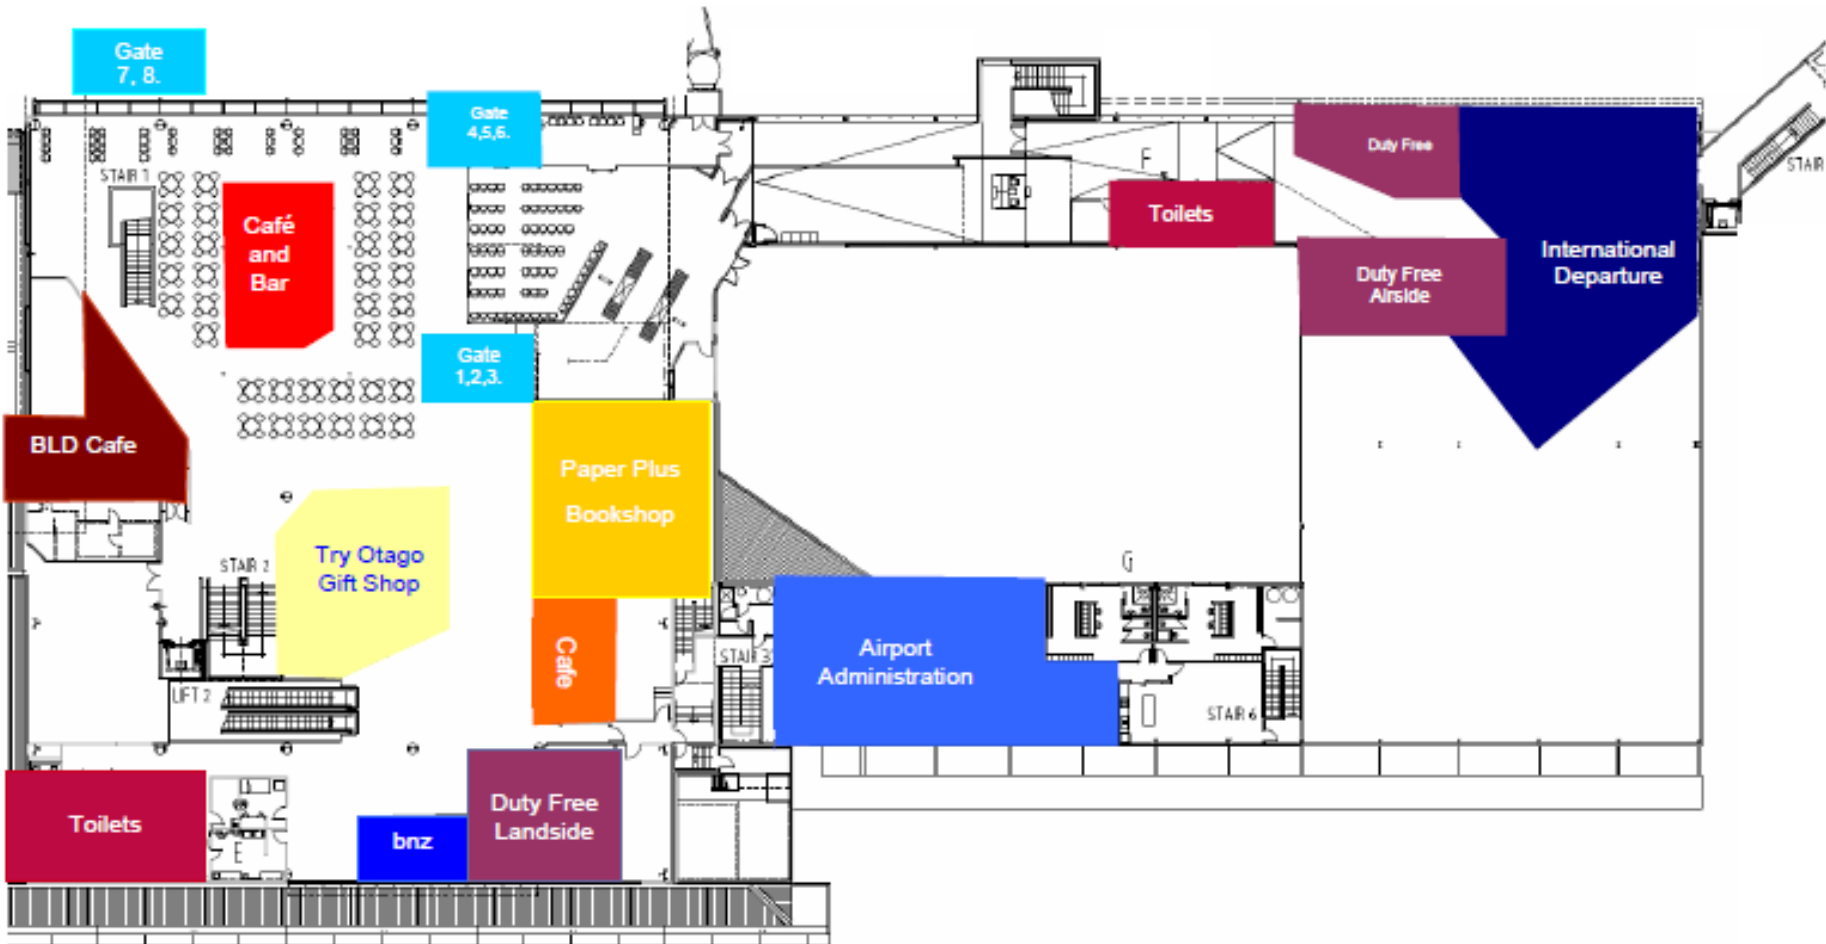

Ground Level

Taxi and Shuttle Pick up area

Rental Car Parking

Rental Car Parking

Domestic and Long Term Car Parking

Level 1

Level 2

Dunedin Airport Conference Centre		
Rooms	Capacity	
1 = Maungatua	80 – 100	
2 = Waitaha	8	
3 = Flagstaff *	12	

**Executive Style Boardroom*