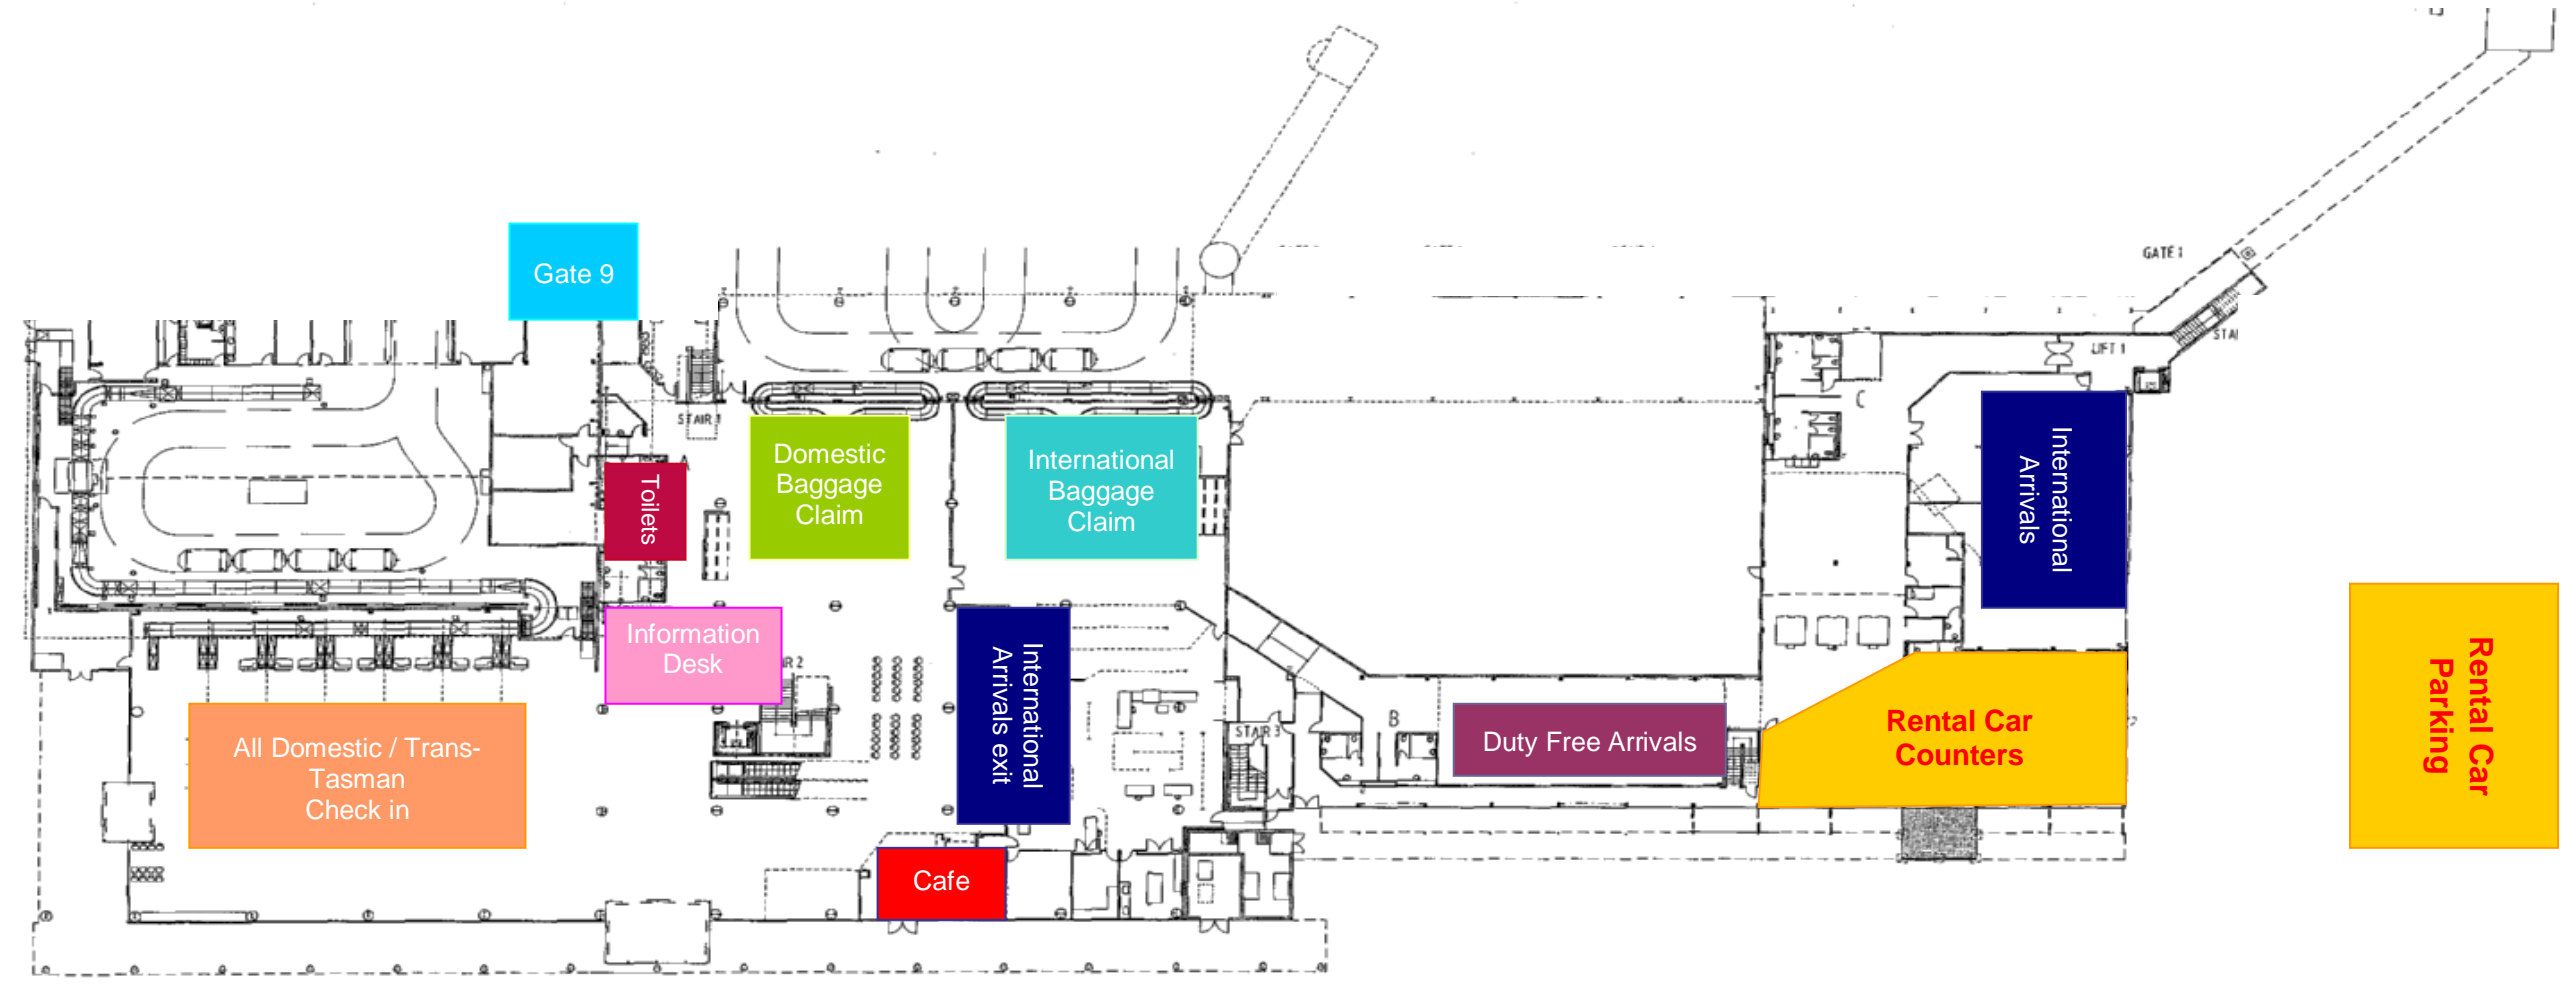

Ground Level

Taxi and Shuttle Pick up area

Rental Car Parking

Rental Car Parking

Domestic and Long Term Car Parking

Level 1

Level 2

Dunedin Airport Conference Centre		
Rooms	Capacity	
1 = Maungatua	80 – 100	
2 = Waitaha	8	
3 = Flagstaff *	12	

**Executive Style Boardroom*